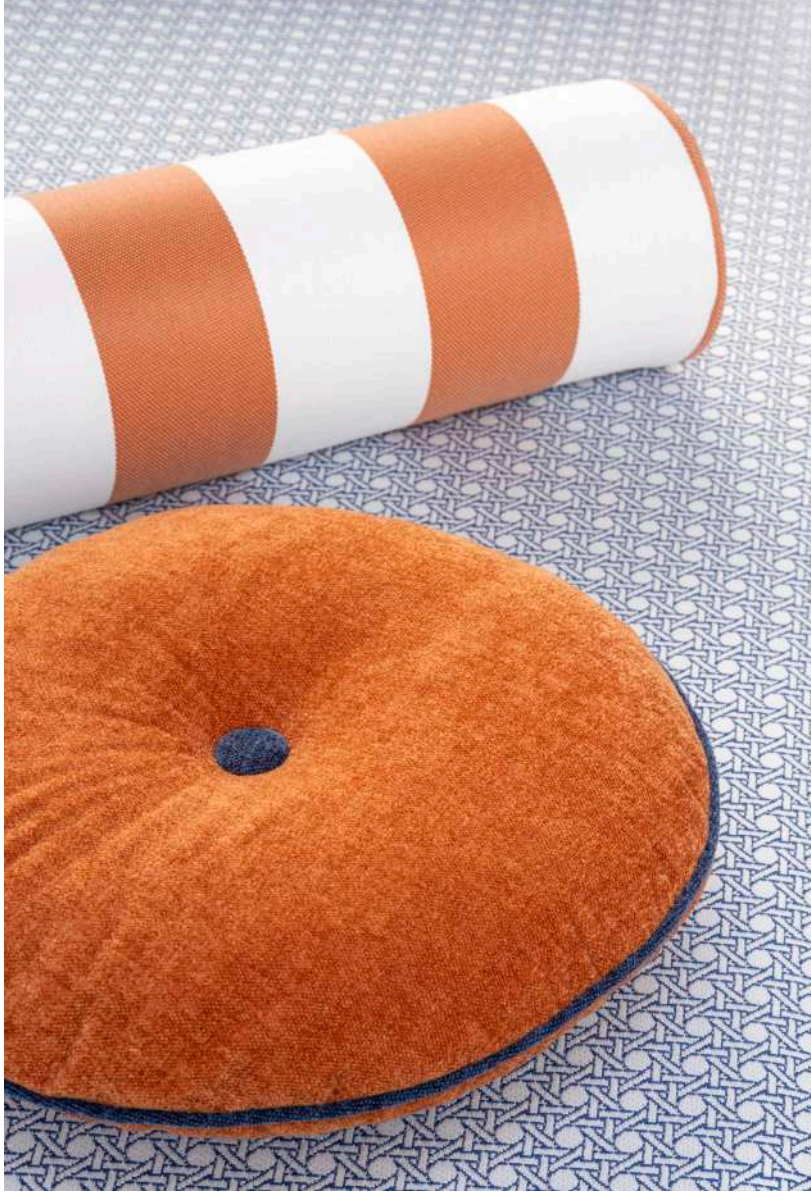

www.persan.com.tr

facebook.com/persanhomestudio

twitter.com/persanhome

instagram.com/persanhomestudio