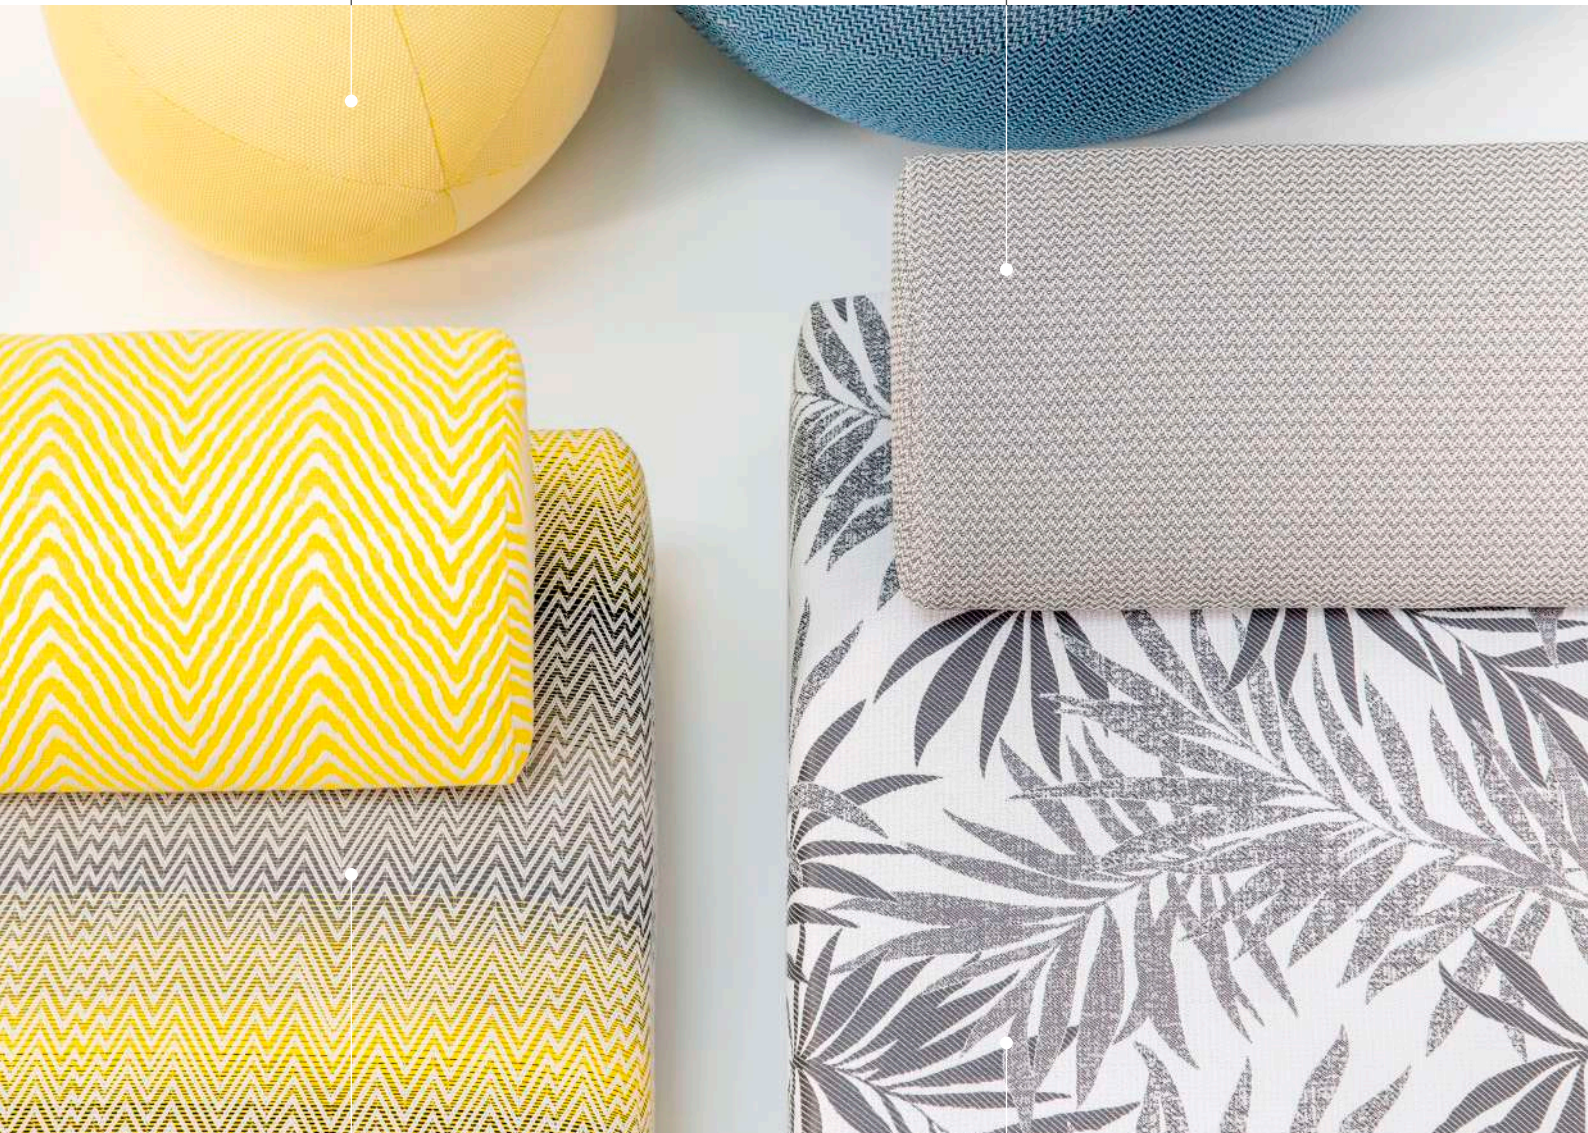

Multicolour fabrics with modern designs stand out within the collection where other essentials for outdoor living such as bold stripes, tropical floral designs, herringbones, chevrons, small scale geometrics and plain textures create the versatile and strong look. A unique woven fabric specially designed for cushions and an incredibly soft chenille weave help to complete the final look for an elegant decoration.

Vibrant and bold colours are accompanied with fresh white throughout the **Summer Story** collection. The colour palette offers the brightest tones of yellow, green, orange and navy as well as earthy tones such as linen, sand and dark greys.

July Plain 

60%PAN 40%PP

Width : 140 cm

July Kombin 

50%PAN 50%PP

Width : 140 cm

Beach 

55%PAN 45%PP